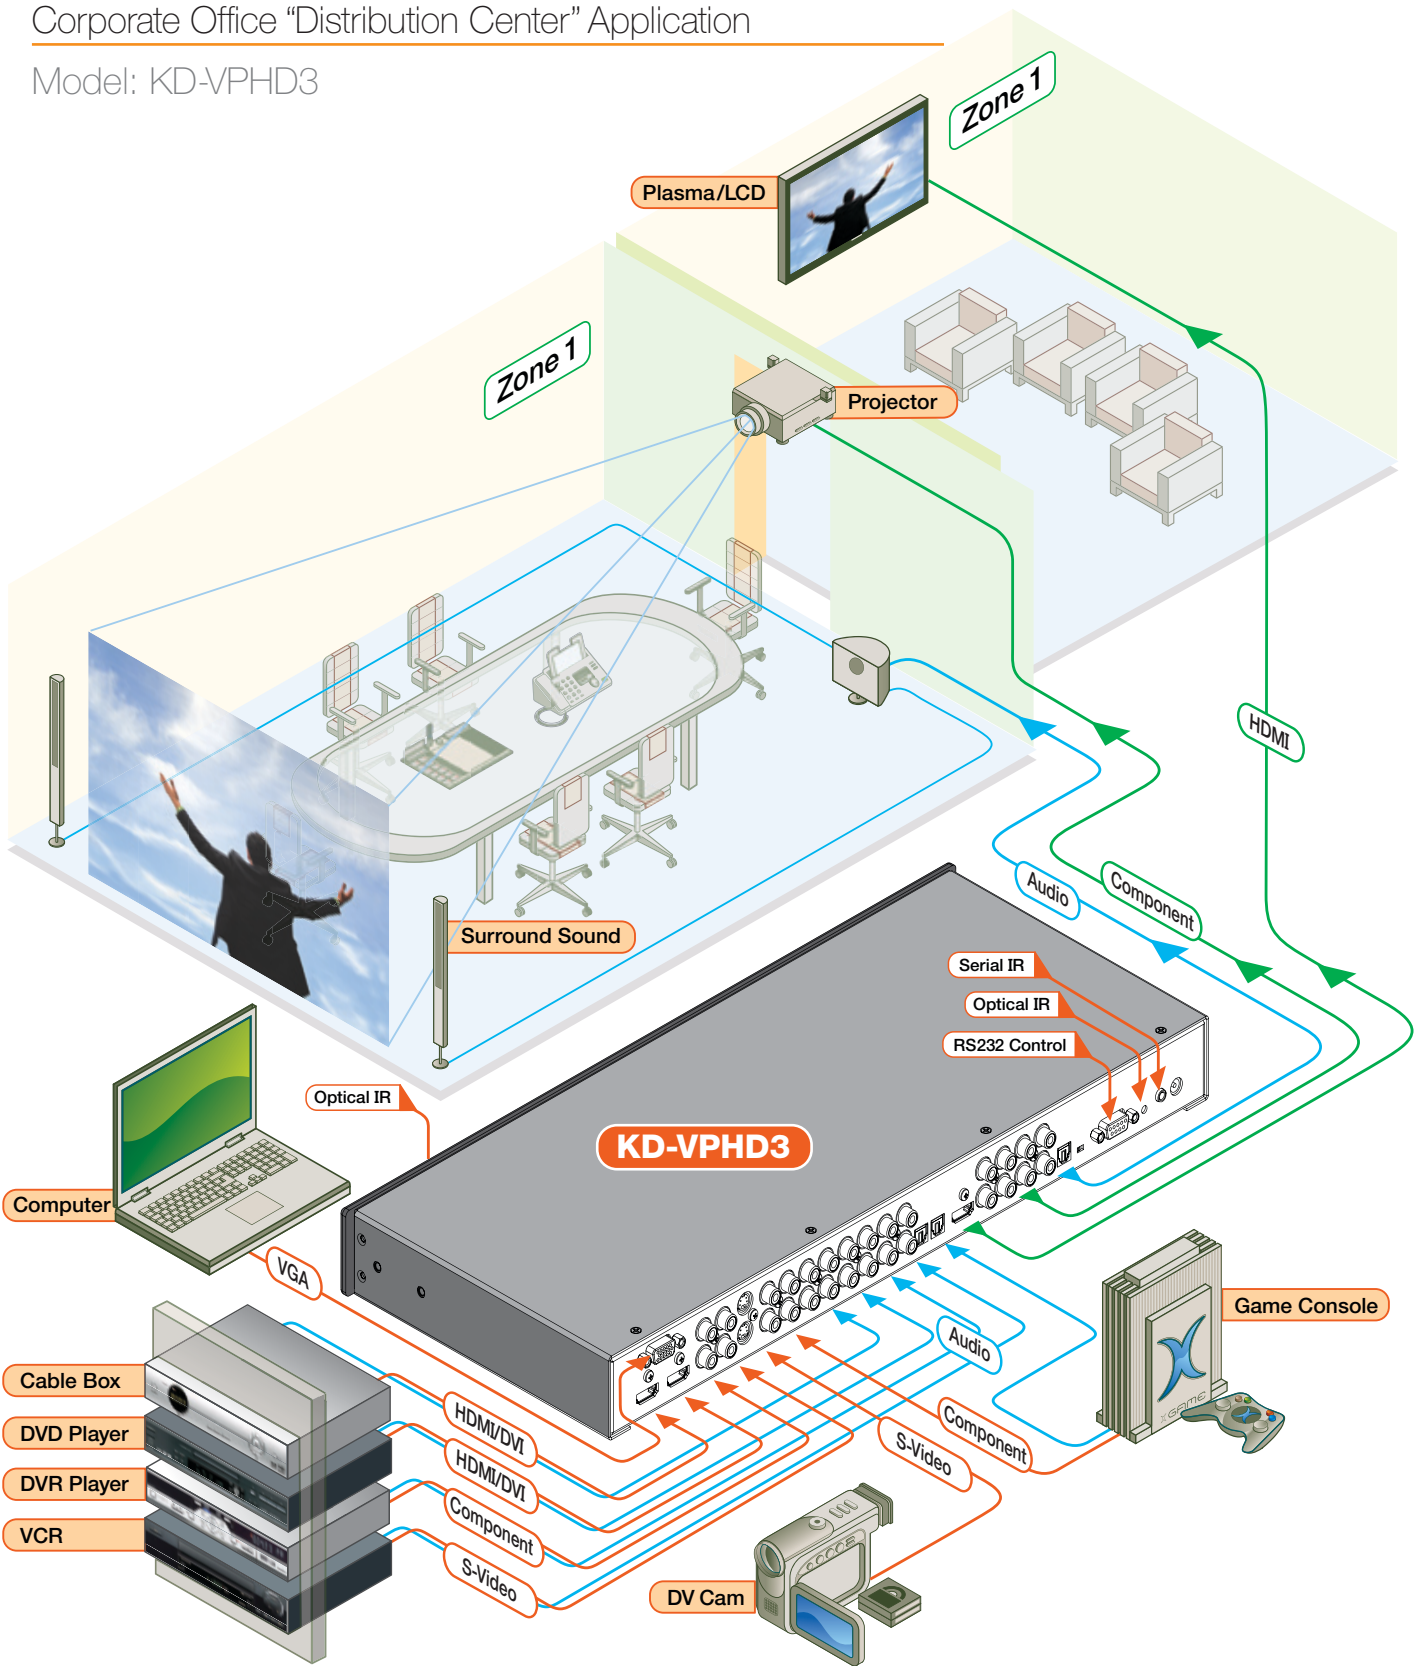

Corporate Office "Distribution Center" Application

Model: KD-VPHD3

Key Digital® Exclusive Technologies

CLEAR MATRIX PRO™
DVPC™
DIGITAL VIDEO PHASE CONTROLLER

OPEN XEYEX™
TBC™
TIME BASE CORRECTIONS

SDS™
SUPER DIGITAL SCALING

DIGITAL DIGI-FILM™
DPE™
DIGITAL VIDEO ENHANCEMENT

DIGITAL EDGE™
DEE™
DIGITAL ENHANCEMENT

HORIZONTAL OFFSET™
HOVO™
VERTICAL OFFSET

MULTI-LAYER™
BOARD TECHNOLOGY

SURFACE MOUNT™
TECHNOLOGY

FULL HD
1080P

HDMI™
HIGH-DEFINITION MULTIMEDIA INTERFACE
1.3 COMPATIBLE

HDCP™
enabled