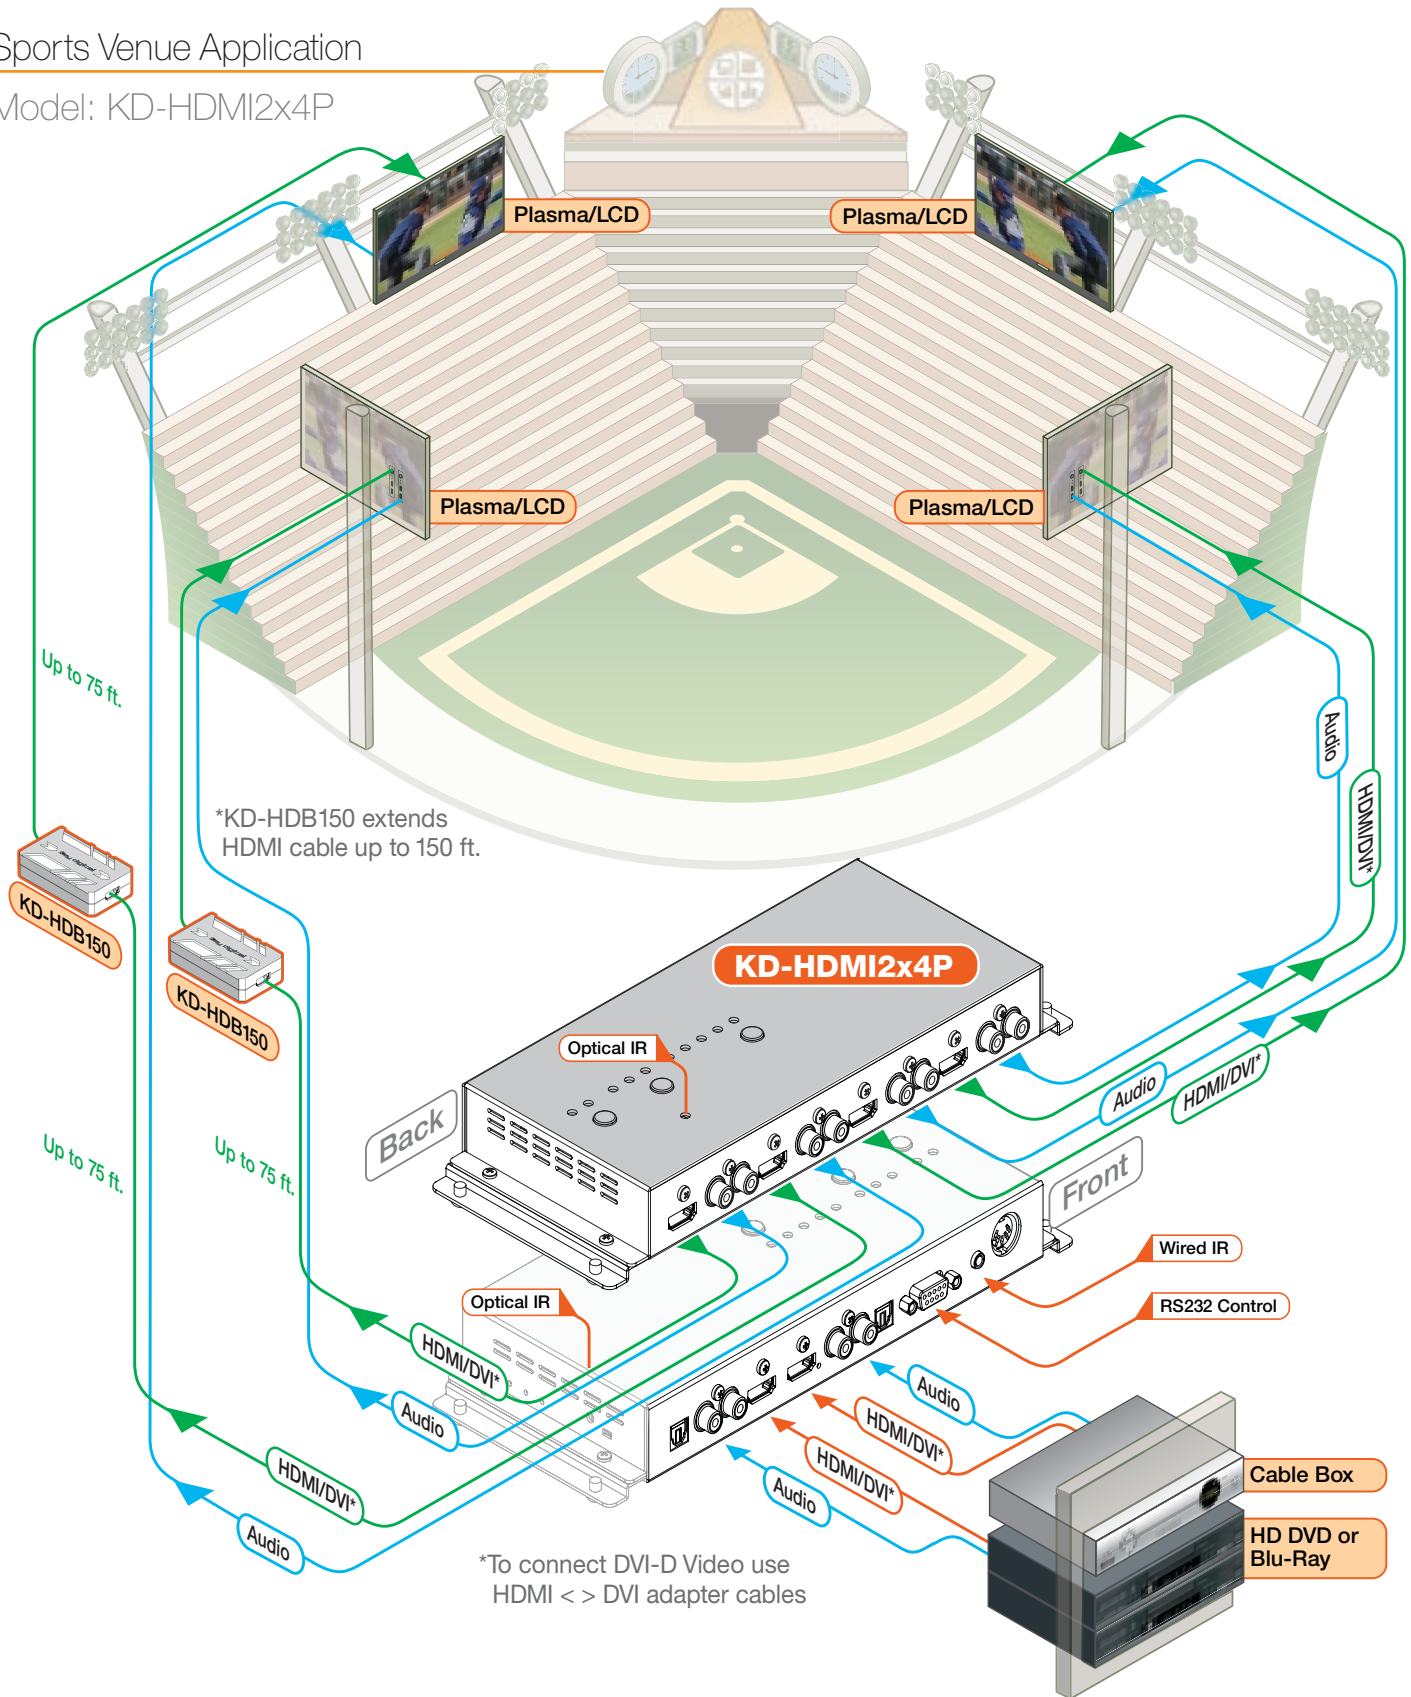

Sports Venue Application

Model: KD-HDMI2x4P

Key Digital® Exclusive Technologies

Supported Technologies